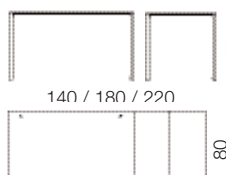

Art. 01.21A

Piano in cristallo
140 / 180 / 220 x 80 x 75